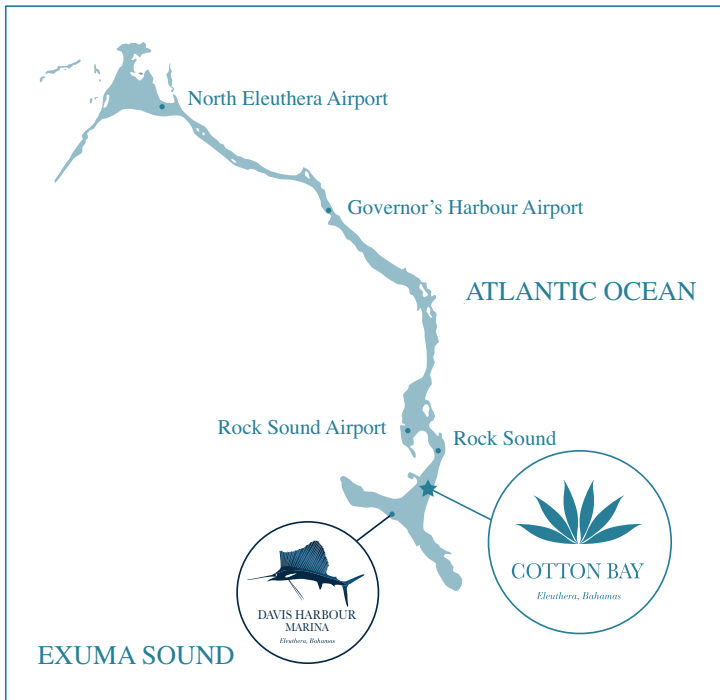

70 MINUTES

Andros

Nassau

20 MIN.

Eleuthera

COTTON BAY

Eleuthera, Bahamas

Cat Island

San Salvador

Exuma

Long Island

Crooked Island

Mayaguana

Ragged Island

Acklins Island

Little Inagua

Great Inagua

ELEUTHERA, BAHAMAS

North Eleuthera Airport

Governor's Harbour Airport

ATLANTIC OCEAN

Rock Sound Airport

Rock Sound

COTTON BAY

Eleuthera, Bahamas

DAVIS HARBOUR
MARINA

Eleuthera, Bahamas

EXUMA SOUND